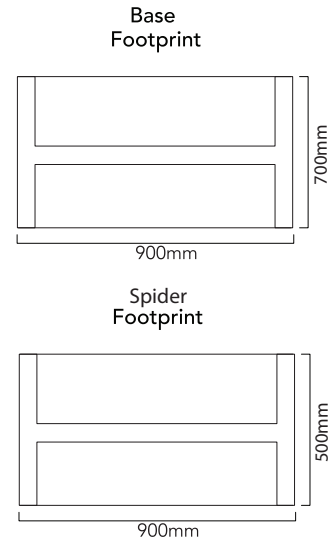

Lisboa 2way

DIMENSIONS

Unit KG

Carton

Top Max:

FINISHES

Brushed Satin

DETAILS

BASE

#201 Stainless Steel

COLUMN

#201 Stainless Steel

ORIGIN

China

USE

Indoor

DESCRIPTION

The Lisboa 2way table is a stainless steel base, with a brushed satin finish. This base features a straight edge design, 900 x 500 x 20mm spider with templated pre-drilled holes that are identical with all spiders. The 2 x 60 x 60mm columns have reinforced top & bottom internal connector plates & feature a 40 x 20mm cross base. This base is recommended for indoor use & can be powdercoated in a variety of colours.