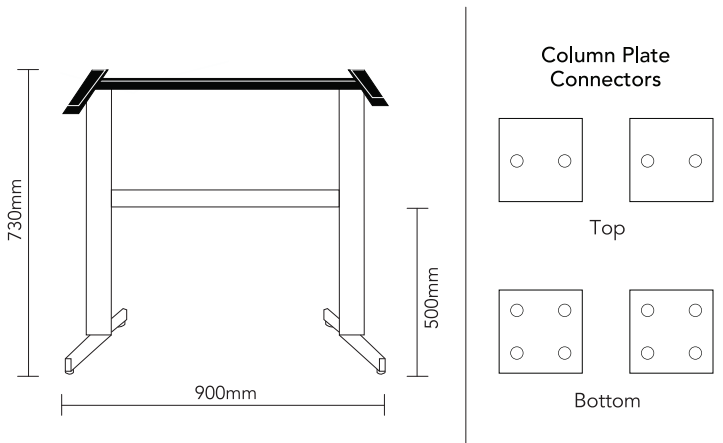

Lisboa 2way

DIMENSIONS

Unit KG

Carton

Top Max:

FINISHES

Brushed Satin

DETAILS

BASE

#201 Stainless Steel

COLUMN

#201 Stainless Steel

ORIGIN

China

USE

Indoor

DESCRIPTION

The Lisboa 2way table is a stainless steel base, with a brushed satin finish. This base features a straight edge design, 900 x 500 x 20mm spider with templated pre-drilled holes that are identical with all spiders. The 2 x 60 x 60mm columns have reinforced top & bottom internal connector plates & feature a 40 x 20mm cross base. This base is recommended for indoor use & can be powdercoated in a variety of colours.