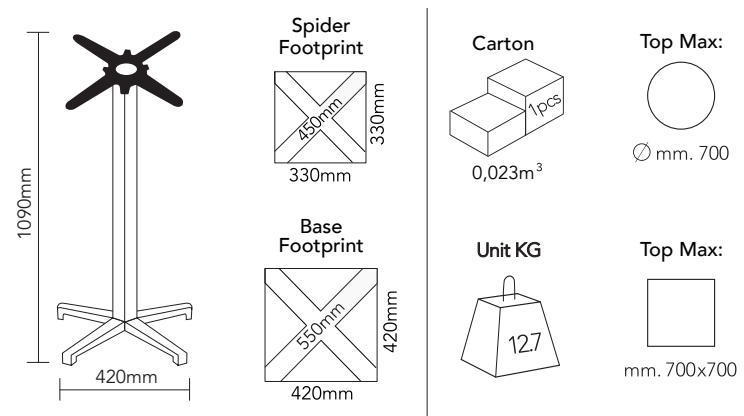

DIMENSIONS

FINISHES

Anthracite Coated

White Coated

DETAILS

BASE
GAL Cast Iron

ORIGIN
Italy

COLUMN
Zinc Coated Steel

USE
Indoor/Outdoor

DESCRIPTION

Cross table & drybar feature a colour coated cast iron cross shaped base, along with a 50 x 50mm zinc coated steel square column & a cast iron spider. These bases are ideal for both indoor & outdoor application.