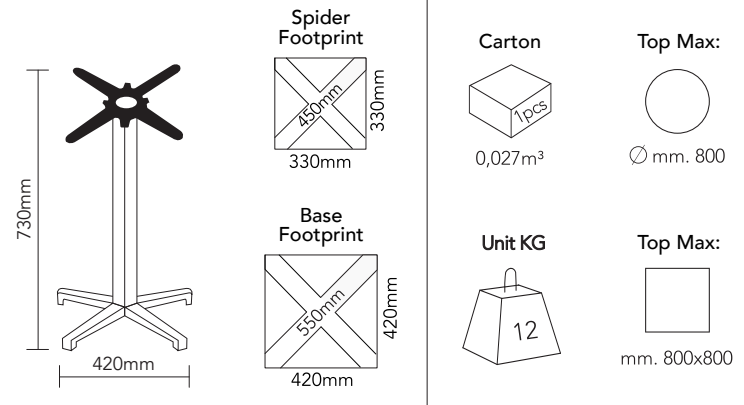

DIMENSIONS

FINISHES

Anthracite Coated

White Coated

DETAILS

BASE
GAL Cast Iron

ORIGIN
Italy

COLUMN
Zinc Coated Steel

USE
Indoor/Outdoor

DESCRIPTION

Cross table & drybar feature a colour coated cast iron cross shaped base, along with a 50 x 50mm zinc coated steel square column & a cast iron spider. These bases are ideal for both indoor & outdoor application.