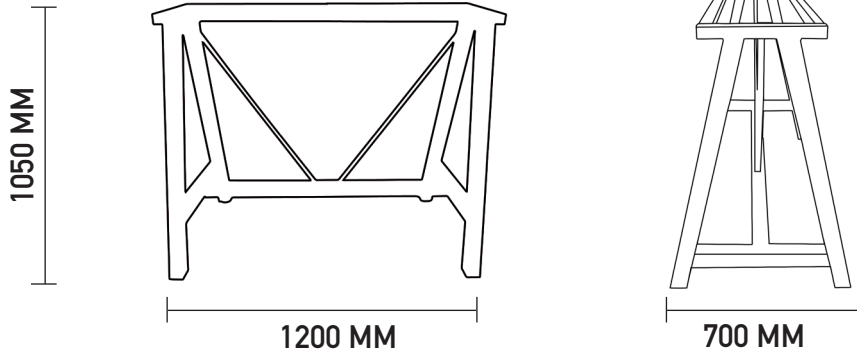

A-FRAME

BASE

H900

DIMENSIONS

Base 1200mm H900

PACKAGE (KG) PRODUCT (KG)

Base 1800mm H900

PACKAGE (KG) PRODUCT (KG)

Base 2100mm H900

PACKAGE (KG) PRODUCT (KG)

FRAME FINISH

ORIGIN

China

USE

Indoor

MADE IN CHINA

A-FRAME

BASE

H1050

DIMENSIONS

Base 1200mm H1050

PACKAGE (KG) PRODUCT (KG)

0.134 m³

Base 1800mm H1050

PACKAGE (KG) PRODUCT (KG)

0.14 m³

Base 2100mm H1050

PACKAGE (KG) PRODUCT (KG)

0.145 m³

MADE IN CHINA