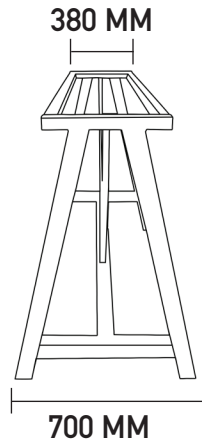

A-FRAME

BASE

H900

DIMENSIONS

Base 1200mm H900

PACKAGE (KG) PRODUCT (KG)

Base 1800mm H900

PACKAGE (KG) PRODUCT (KG)

Base 2100mm H900

PACKAGE (KG) PRODUCT (KG)

FRAME FINISH

ORIGIN

China

USE

Indoor

MADE IN CHINA

A-FRAME

BASE

H1050

DIMENSIONS

Base 1200mm H1050

PACKAGE (KG) PRODUCT (KG)

0.134 m³

Base 1800mm H1050

PACKAGE (KG) PRODUCT (KG)

0.14 m³

Base 2100mm H1050

PACKAGE (KG) PRODUCT (KG)

0.145 m³

MADE IN CHINA