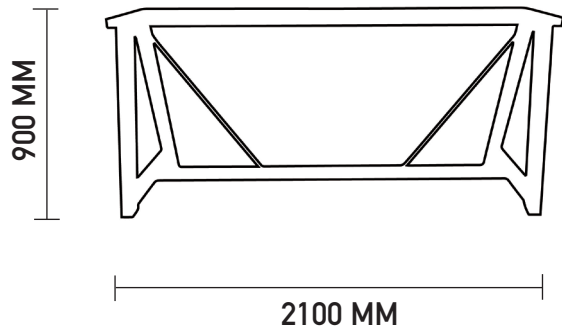

A-FRAME

BASE

H900

DIMENSIONS

Base 1200mm H900

PACKAGE (KG) PRODUCT (KG)

Base 1800mm H900

PACKAGE (KG) PRODUCT (KG)

Base 2100mm H900

PACKAGE (KG) PRODUCT (KG)

FRAME FINISH

ORIGIN

China

USE

Indoor

MADE IN CHINA

A-FRAME

BASE

H1050

DIMENSIONS

Base 1200mm H1050

PACKAGE (KG) PRODUCT (KG)

0.134 m³

Base 1800mm H1050

PACKAGE (KG) PRODUCT (KG)

0.14 m³

Base 2100mm H1050

PACKAGE (KG) PRODUCT (KG)

0.145 m³

MADE IN CHINA