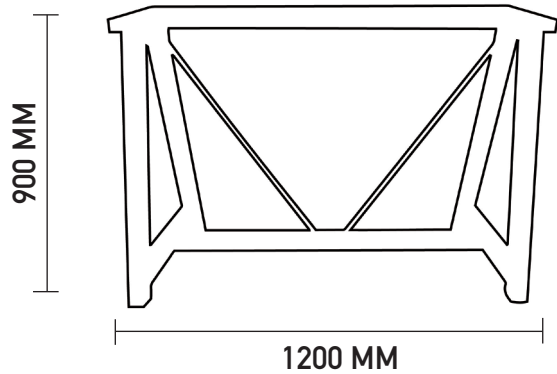

A-FRAME

BASE

H900

DIMENSIONS

Base 1200mm H900

PACKAGE (KG) PRODUCT (KG)

Base 1800mm H900

PACKAGE (KG) PRODUCT (KG)

Base 2100mm H900

PACKAGE (KG) PRODUCT (KG)

FRAME FINISH

ORIGIN

China

USE

Indoor

MADE IN CHINA

A-FRAME

BASE

H1050

DIMENSIONS

Base 1200mm H1050

PACKAGE (KG) PRODUCT (KG)

0.134 m³

Base 1800mm H1050

PACKAGE (KG) PRODUCT (KG)

0.14 m³

Base 2100mm H1050

PACKAGE (KG) PRODUCT (KG)

0.145 m³

MADE IN CHINA