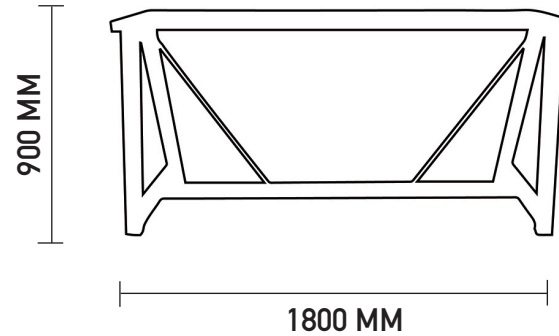

A-FRAME

BASE

H900

DIMENSIONS

Base 1200mm H900

PACKAGE (KG) PRODUCT (KG)

Base 1800mm H900

PACKAGE (KG) PRODUCT (KG)

Base 2100mm H900

PACKAGE (KG) PRODUCT (KG)

FRAME FINISH

ORIGIN

China

USE

Indoor

MADE IN CHINA

A-FRAME

BASE

H1050

DIMENSIONS

Base 1200mm H1050

PACKAGE (KG) PRODUCT (KG)

0.134 m³

Base 1800mm H1050

PACKAGE (KG) PRODUCT (KG)

0.14 m³

Base 2100mm H1050

PACKAGE (KG) PRODUCT (KG)

0.145 m³

MADE IN CHINA