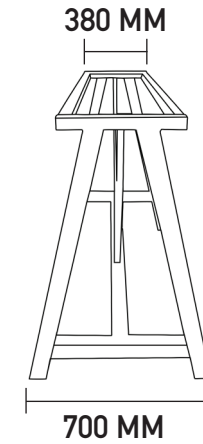

A-FRAME

BASE

H900

DIMENSIONS

Base 1200mm H900

PACKAGE (KG) PRODUCT (KG)

Base 1800mm H900

PACKAGE (KG) PRODUCT (KG)

Base 2100mm H900

PACKAGE (KG) PRODUCT (KG)

FRAME FINISH

ORIGIN

China

USE

Indoor

MADE IN CHINA

A-FRAME

BASE

H1050

DIMENSIONS

Base 1200mm H1050

PACKAGE (KG) PRODUCT (KG)

0.134 m³

Base 1800mm H1050

PACKAGE (KG) PRODUCT (KG)

0.14 m³

Base 2100mm H1050

PACKAGE (KG) PRODUCT (KG)

0.145 m³

MADE IN CHINA