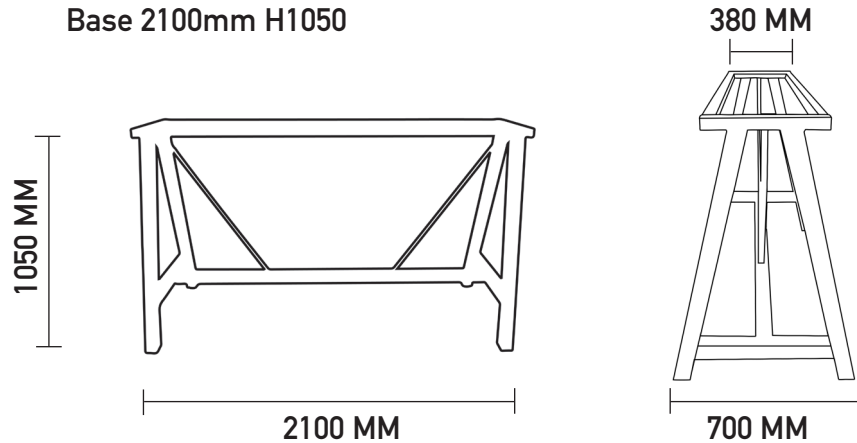

A-FRAME

BASE

H900

DIMENSIONS

Base 1200mm H900

PACKAGE (KG) PRODUCT (KG)

Base 1800mm H900

PACKAGE (KG) PRODUCT (KG)

Base 2100mm H900

PACKAGE (KG) PRODUCT (KG)

FRAME FINISH

ORIGIN

China

USE

Indoor

MADE IN CHINA

A-FRAME

BASE

H1050

DIMENSIONS

Base 1200mm H1050

PACKAGE (KG) PRODUCT (KG)

0.134 m³

Base 1800mm H1050

PACKAGE (KG) PRODUCT (KG)

0.14 m³

Base 2100mm H1050

PACKAGE (KG) PRODUCT (KG)

0.145 m³

MADE IN CHINA