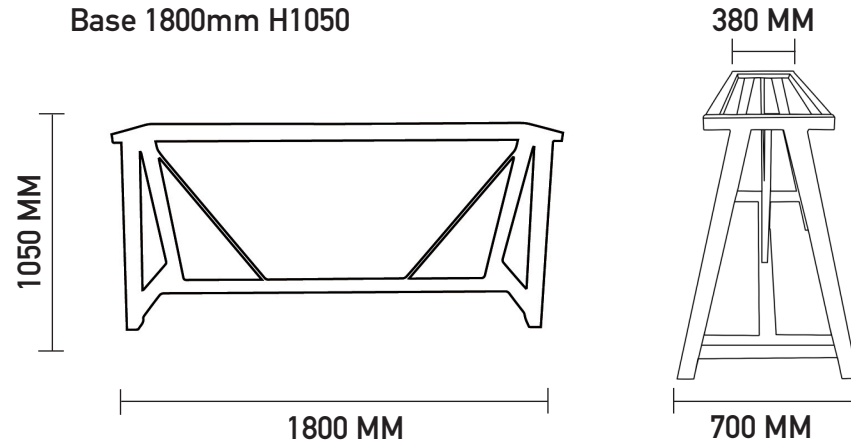

A-FRAME

BASE

H900

DIMENSIONS

Base 1200mm H900

PACKAGE (KG) PRODUCT (KG)

Base 1800mm H900

PACKAGE (KG) PRODUCT (KG)

Base 2100mm H900

PACKAGE (KG) PRODUCT (KG)

FRAME FINISH

ORIGIN

China

USE

Indoor

MADE IN CHINA

A-FRAME

BASE

H1050

DIMENSIONS

Base 1200mm H1050

PACKAGE (KG) PRODUCT (KG)

0.134 m³

Base 1800mm H1050

PACKAGE (KG) PRODUCT (KG)

0.14 m³

Base 2100mm H1050

PACKAGE (KG) PRODUCT (KG)

0.145 m³

MADE IN CHINA