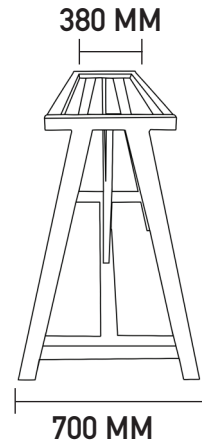

A-FRAME

BASE

H900

DIMENSIONS

Base 1200mm H900

PACKAGE (KG) PRODUCT (KG)

Base 1800mm H900

PACKAGE (KG) PRODUCT (KG)

Base 2100mm H900

PACKAGE (KG) PRODUCT (KG)

FRAME FINISH

ORIGIN

China

USE

Indoor

MADE IN CHINA

A-FRAME

BASE

H1050

DIMENSIONS

Base 1200mm H1050

PACKAGE (KG) PRODUCT (KG)

0.134 m³

Base 1800mm H1050

PACKAGE (KG) PRODUCT (KG)

0.14 m³

Base 2100mm H1050

PACKAGE (KG) PRODUCT (KG)

0.145 m³

MADE IN CHINA