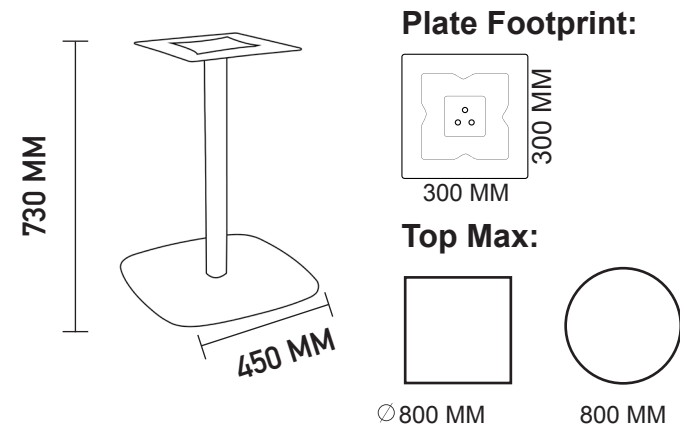

### COFFEE TABLE BASE (450MM)

#### Column Plate Connectors:

UNIT (KG)

ASSEMBLED

0.02 M<sup>3</sup>

### TABLE BASE (450MM)

### TABLE BASE (540MM)