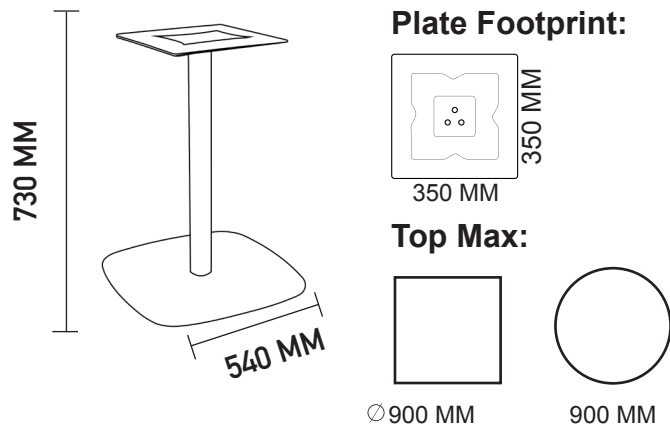

### TABLE BASE (450MM)

#### Column Plate Connectors:

UNIT (KG)

ASSEMBLED

0.02 M<sup>3</sup>

### TABLE BASE (540MM)

### BAR BASE (540MM)