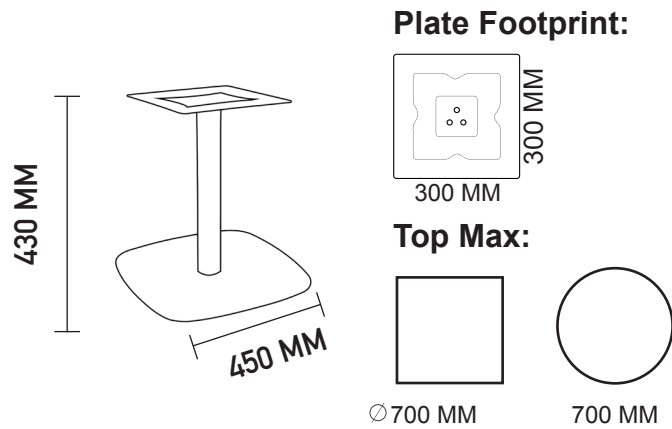

## TABLE BASE (800MM X 500MM)

### Column Plate Connectors:

UNIT (KG)

ASSEMBLED

0.035 M<sup>3</sup>

### COFFEE TABLE BASE (450MM)

### TABLE BASE (540MM)