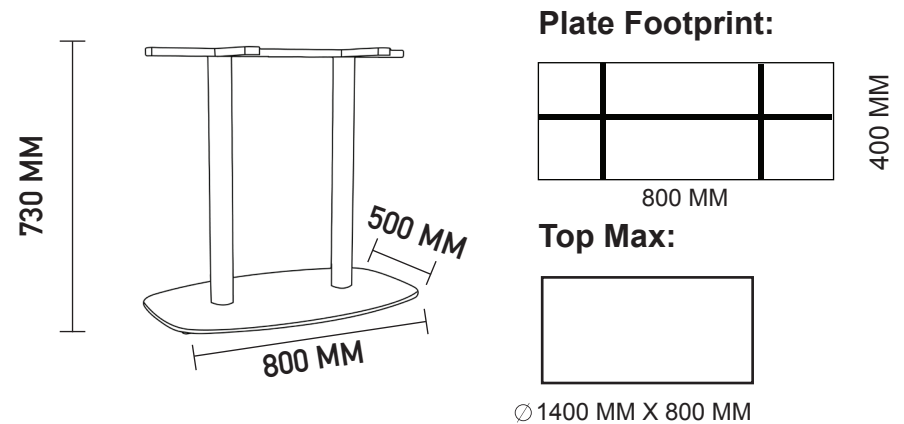

## BASE

The Arc table and bar base consist of a matt finish and designer shape.

This base features a column with reinforced top & bottom internal connector plates.

This base is recommended for indoor use.

## TABLE BASE (800MM X 500MM)

### TABLE BASE (540MM)

### BAR BASE (540MM)