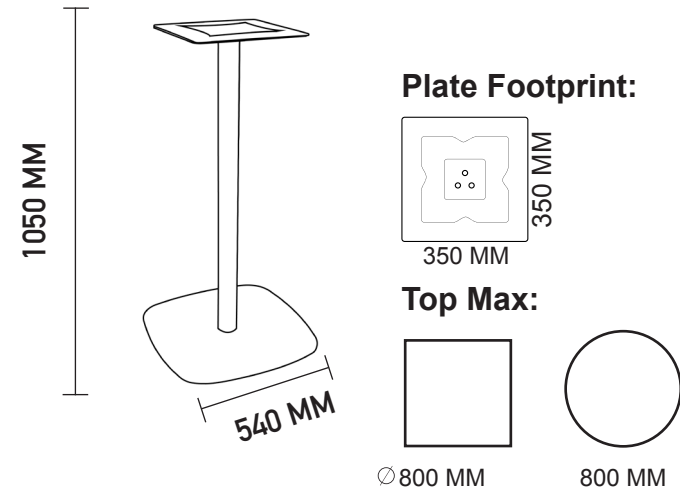

## TABLE BASE (800MM X 500MM)

### TABLE BASE (540MM)

#### Column Plate Connectors:

UNIT (KG)

ASSEMBLED

0.02 M<sup>3</sup>

### BAR BASE (540MM)