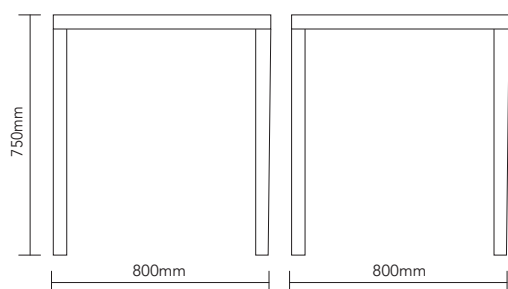

DIMENSIONS

TABLE FINISH

Anthracite

White

DETAILS

BASE & TOP

Polypropylene with UV additives

USE

Indoor / Outdoor

ORIGIN

Italy

DESCRIPTION

The Cube Table is both sleek and contemporary in design, featuring a matt finish polypropylene base and top. This UV resistant table features adjustable feet and is suitable for indoor and outdoor use. Other colours available via indent - Caramel & Taupe.