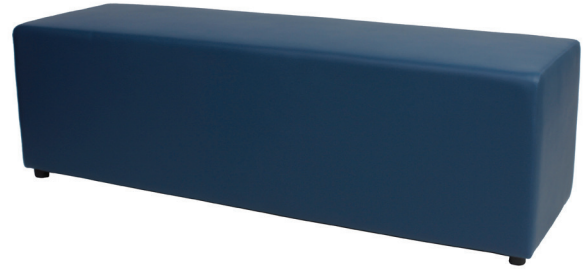

# Bench Delhi

## SEAT: VINYL - 100,000 RUB TESTED

Black

Red

Blue

## DESCRIPTION

The Delhi bench is constructed with a timber frame, commercial quality foam and upholstered in EZFurn's premium 100,000 rub tested vinyl. It is suitable for indoor use only.