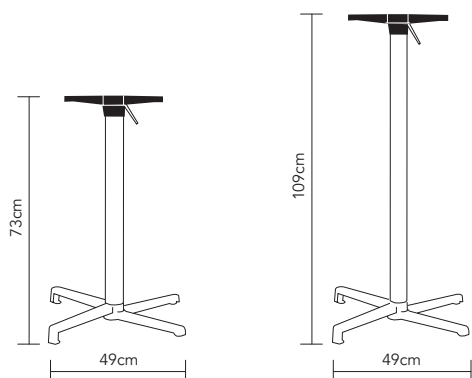

DIMENSIONS

FINISHES

Silver Coated

Anthracite Coated

White Coated

DETAILS

BASE

Die Cast ALU

COLUMN

Zinc Coated Steel

ORIGIN

Italy

USE

Indoor/Outdoor

WC, 73x49cm, Domino

DESCRIPTION

The Domino table and drybar features a square aluminium column with rounded corners and die cast aluminium 4 feet base. The handle on this product is a folding mechanism, that allows for smoother and effortless table alignment. The Domino also consists of 4 adjustable feet and is suitable for both indoor or outdoor use.