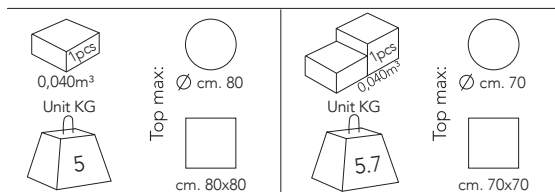

DIMENSIONS

FINISHES

Silver Coated

Anthracite Coated

White Coated

DETAILS

BASE

Die Cast ALU

COLUMN

Zinc Coated Steel

ORIGIN

Italy