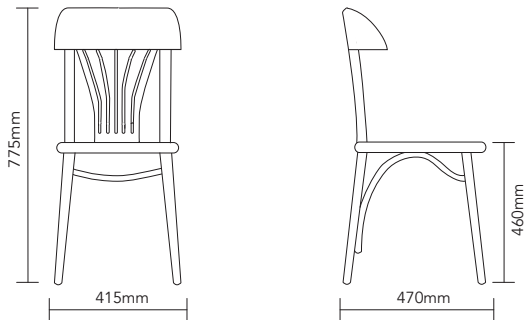

DIMENSIONS

FINISHES

Walnut Stain 04

DETAILS

SEAT & BACK
Solid Timber

FRAME
European Beech

ORIGIN
Poland

USE
Indoor

Timber Seat

Upholstered Vinyl Pad

DESCRIPTION

The Fan side chair is traditional in design. This product displays clever European craftsmanship and is made from European Beechwood. This product features a stained finish that protects and accentuates the natural grain of wood. It is recommended for indoor use only and is not stackable.