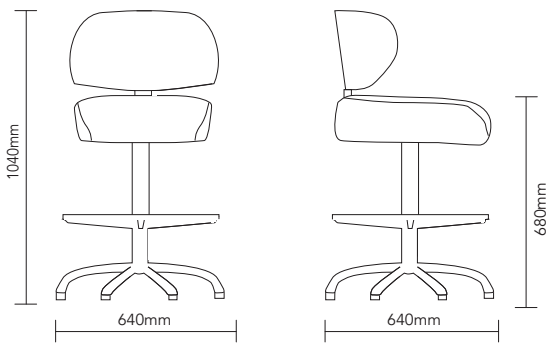

Koln

DIMENSIONS

SHELL FINISHES

Black

Red

FRAME FINISHES

Polished Stainless Steel/ Polished Aluminium

DETAILS

FRAME

Polished Aluminium

SHELL

Vinyl

USE

Indoor

ORIGIN

China

DESCRIPTION

The Koln Gaming Stool has a polished aluminium frame with a polished stainless steel foot ring. It has a non return swivel seat, reinforced welds on the 5 way base and is suitable for indoor use only.