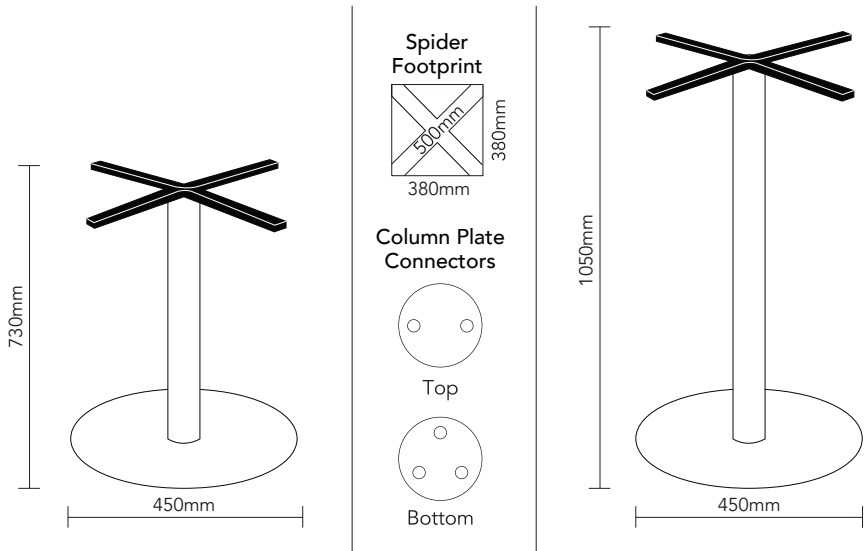

Porto D450

DIMENSIONS

Unit KG

Ø mm.800

Carton

0.0175m³

Top Max:

mm. 800x800

Unit KG

Ø mm. 700

Carton

0.022m³

Top Max:

mm. 700x700

FINISHES

Satin White
Powdercoat

DETAILS

BASE
Mild Steel

ORIGIN
China

COLUMN
Mild Steel

USE
Indoor

DESCRIPTION

The Porto D450 table & drybar are mild steel bases, in a powdercoated satin finish. Both bases feature a straight edge profile, 500 x 500 x 20mm spider with templated pre-drilled holes that are identical with all spiders. The D63mm column has reinforced top & bottom internal connector plates. Both bases are recommended for indoor use.