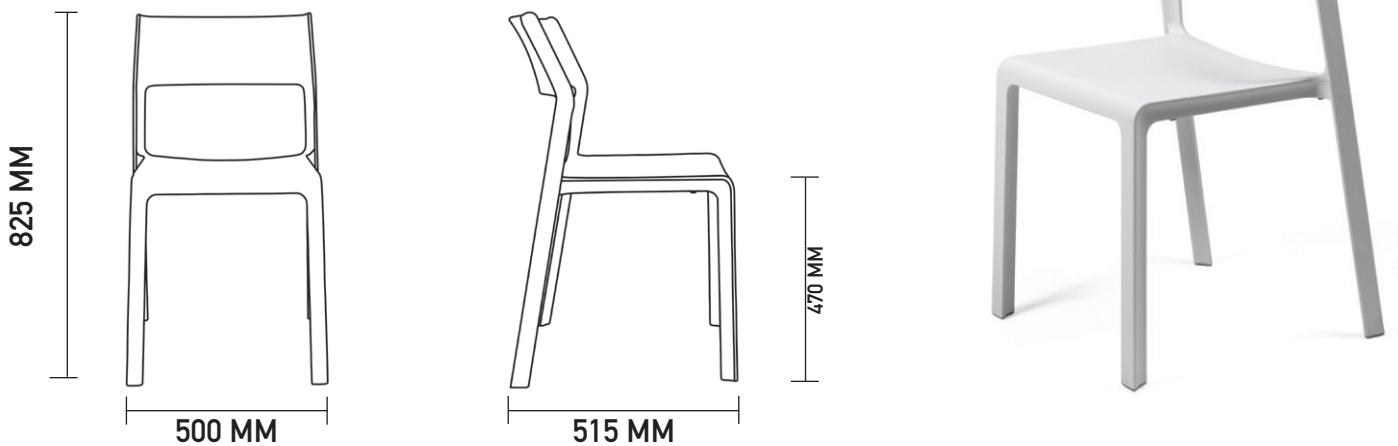

DIMENSIONS:

DESCRIPTION

The Trill chair is modern in design with uniformly coloured fibreglass resin with non slip feet. This UV resistant chair can be stacked in groups of 6 and is suitable for indoor and outdoor use. Other colours are available via indent.

DETAILS

USE

Indoor

ORIGIN

Italy

COLOURS:

Rapporto di Prova n° 00121
Data di inizio prova 24/06/19
Data di fine prova 1/07/19Denominazione .campione : *Sedia Trill Bistrot*
Codice articolo : 4025302000**Seat / Back fatigue test**