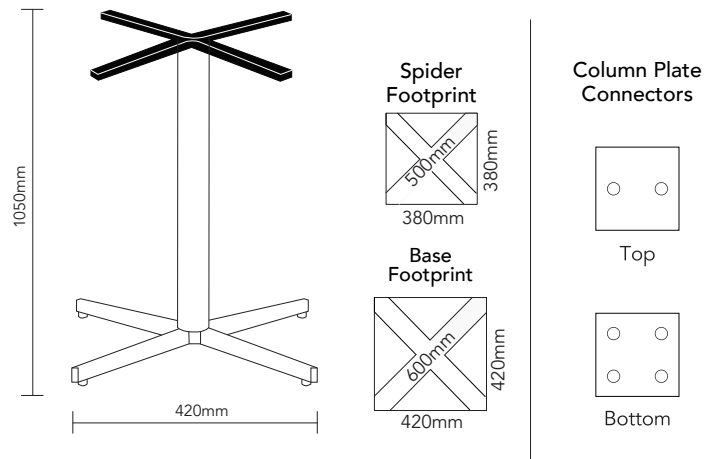

Lisboa D600

DIMENSIONS

Unit KG

Carton

Top Max:

∅ mm. 700

mm. 600x600

FINISHES

Semi Gloss
Black

DETAILS

BASE

Mild Steel

COLUMN

Mild Steel

ORIGIN

China

USE

Indoor

DESCRIPTION

The Lisboa D600 table is a mild steel base, powdercoat in a semi gloss black finish. This base features a straight edge design, 500 x 500 x 20mm spider with templated pre-drilled holes that are identical with all spiders. The 60 x 60mm column has reinforced top & bottom internal connector plates. This base is recommended for indoor use and can be powdercoated in a variety of colours.